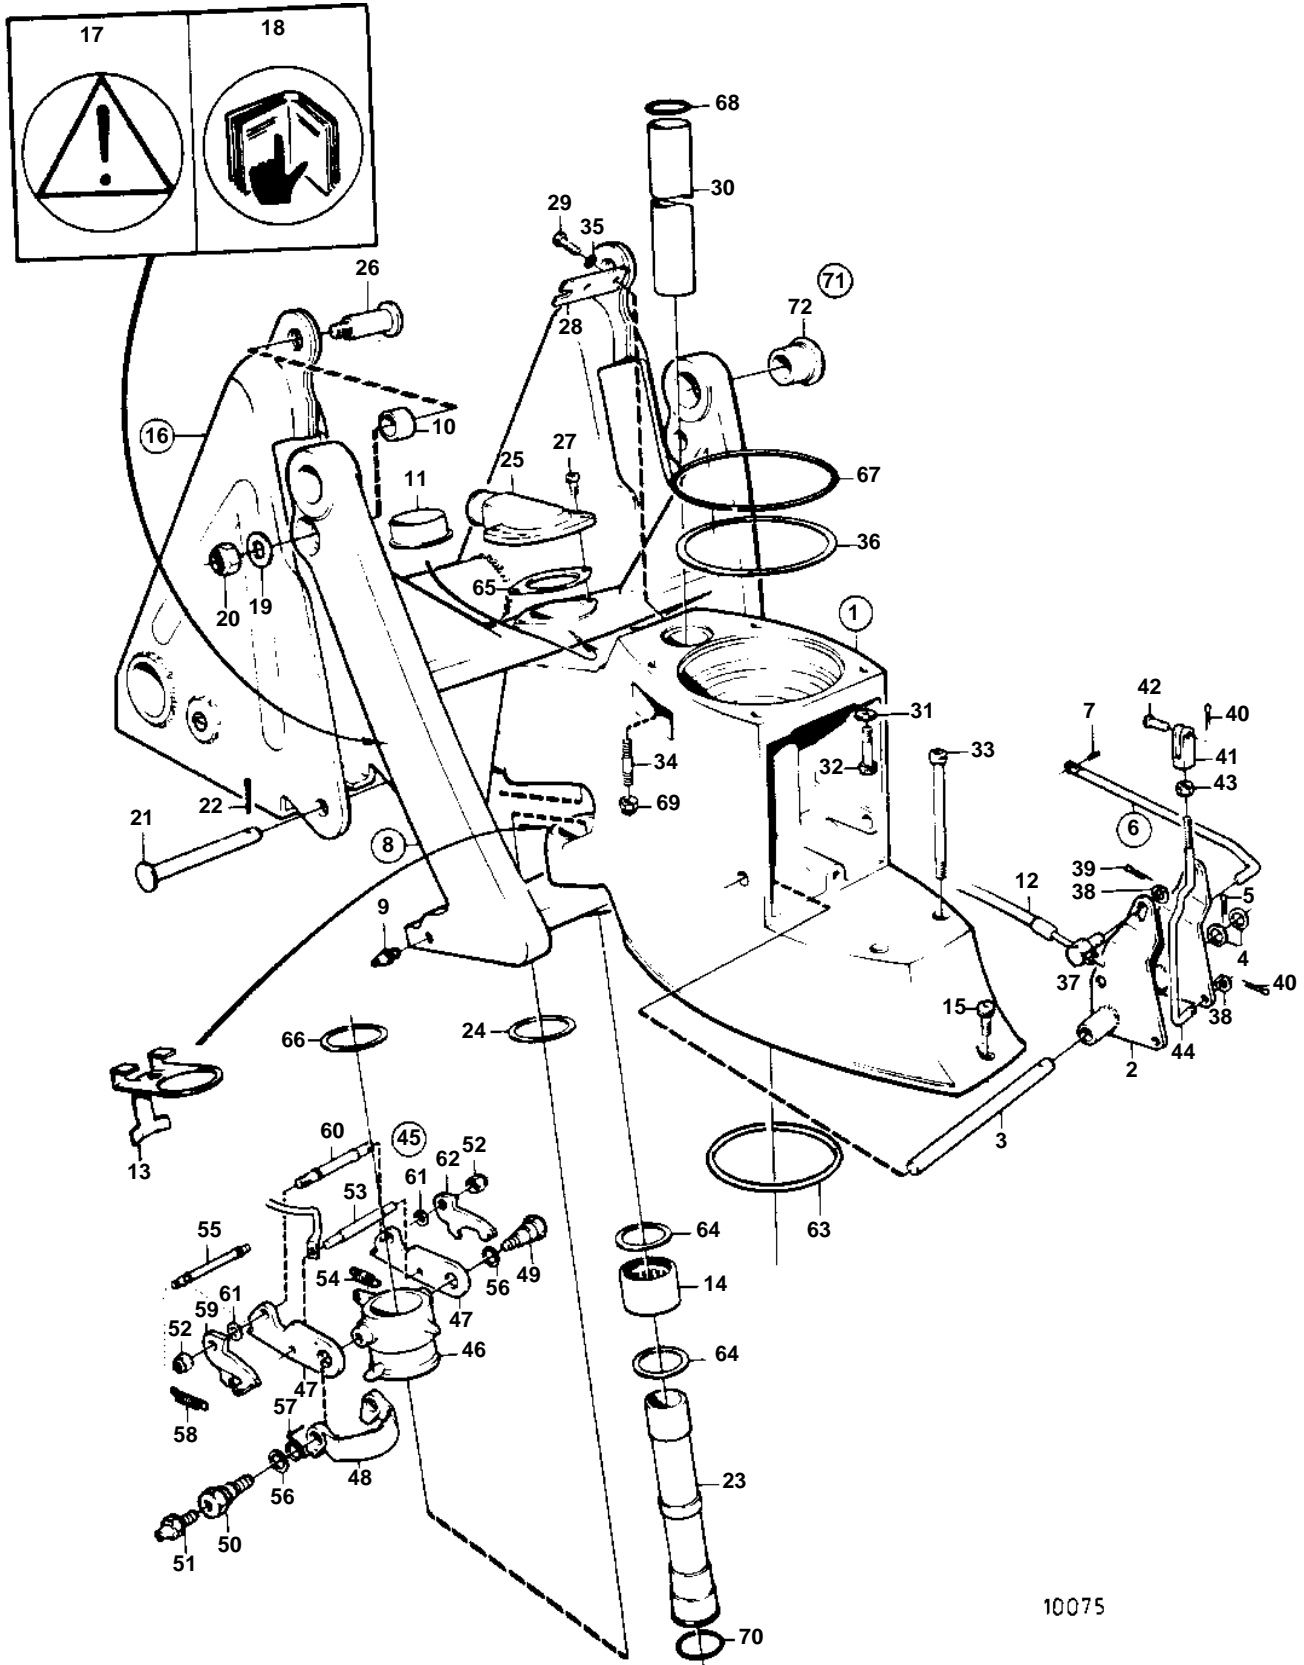

DRIVE DP-A1,DP-B1

10075

DRIVE DP-A1,DP-B1

REF	PART NO.	QTY	DESCRIPTION	NOTES
1	854937	1	Intermediate housing	
2	897829	1	• Gear yoke	
3	897447	1	• Shaft	
4	897511	2	• Washer	
5	17253	1	• Cotter pin	IK
6	851412	1	• Reverse locking rod	
7	967556	1	• • Spring pin	
8	854100	1	Suspension fork	
9	940194	1	• Nipple	
10	852912	2	• Bushing	
11	853062	1	• Bushing	
12		X	CONTROL CABLE	SEE GROUP 9
13	853967	1	Guide washer	
14	183391	1	Needle bearing	
15	941809	1	Screw	
16	854550	1	Cylinder anchorage	
17	853717	1	• Decal	
18	853716	1	• Decal	
19	853071	2	Washer	
20	946672	2	Lock nut	
21	853309	2	Clevis pin	
22	967707	2	Cotter pin	
23	814386	1	Tube	
24	897696	2	Washer	
25	854031	1	Hose connection	
26	853308	2	Shoulder screw	
27	941813	2	Screw	
28	853078	1	Cable attachment	
29	940168	2	Screw	
30	897644	1	Tube	
31	853095	2	Washer	
32	959456	2	Allen head screw	
33	941808	2	Screw	
34		2	STUD BOLT	INCLUDED IN UPPER GEAR UNIT.
35	940191	2	Washer	
36	941826	X	Adjusting washer	TH = 0,05 MM
	941827	X	Adjusting washer	TH = 0,20 MM
	948230	X	Shim	TH = 0,35 MM
37	804312	1	Cube	
38	940191	2	Washer	
39	17276	1	Cotter pin	
40	17253	2	Cotter pin	
41	813954	1	Control fork	
42	192662	1	Clevis pin	
43	940190	1	Nut	
44	897448	1	Control rod	
45	854035	1	Reverse tilt inhibit	
46	851402	1	• Bearing sleeve	
47	814391	2	• Reverse tilt inhibit	
48	851403	1	• Lock brace	
49	851423	1	• Pin	
50	854344	1	• Pin	
51	940194	1	• Nipple	
52	943197	2	• Nut	INCLUDED IN REPAIR KIT 876265 FOR ASTERN LEVER.
53	851424	1	• Stop arm	INCLUDED IN REPAIR KIT 876265 FOR ASTERN LEVER.
54	832534	1	• Spring	INCLUDED IN REPAIR KIT 876265 FOR ASTERN LEVER.
55	814399	1	• Shaft	INCLUDED IN REPAIR KIT 876265 FOR ASTERN LEVER.
56	943194	2	• Washer	INCLUDED IN REPAIR KIT 876265 FOR ASTERN LEVER.
57	814396	1	• Spring	INCLUDED IN REPAIR KIT 876265 FOR ASTERN LEVER.
58	814332	2	• Spring	INCLUDED IN REPAIR KIT 876265 FOR ASTERN LEVER.
59	814392	1	• Spring hook	INCLUDED IN REPAIR KIT 876265 FOR ASTERN LEVER.
60	814419	1	• Shaft	INCLUDED IN REPAIR KIT 876265 FOR ASTERN LEVER.
61	814422	2	• Spacer washer	INCLUDED IN REPAIR KIT 876265 FOR ASTERN LEVER.